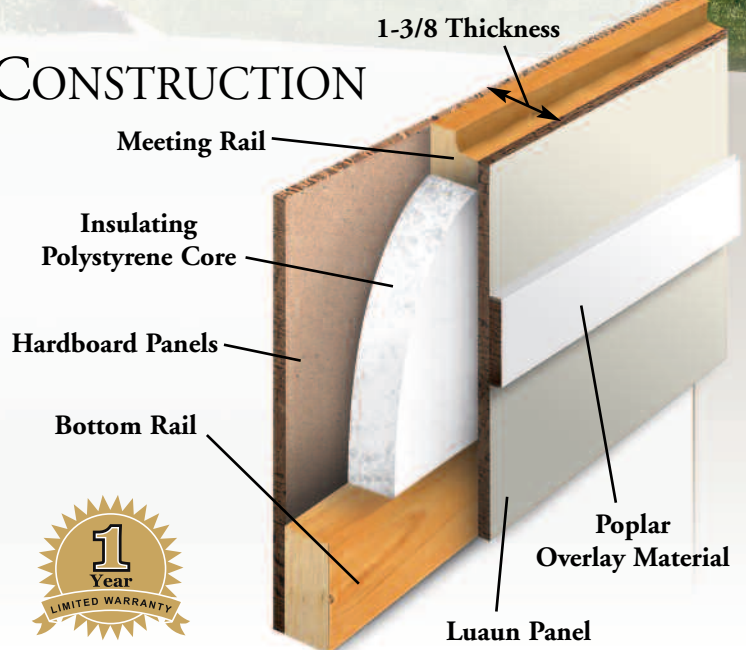

*Steel Handle

Hammered Iron Handle

Carriage Handle

Carriage Knocker Kit

- Enhance the value and curb appeal of your home with Timber wood garage doors by Safe-Way Door.
- Fifteen designs available with five window options.
- Timber is a paint grade wood product. The overlay is Poplar and the windows are plastic.
- Timber is insulated and provides an R-Value of 6.

CONSTRUCTION

* 4 steel strap hinges and 2 steel handles provided on single doors. 8 steel strap hinges and 4 steel handles provided on double doors. Additional items are optional.

TIMBER DOOR & WINDOW SELECTIONS