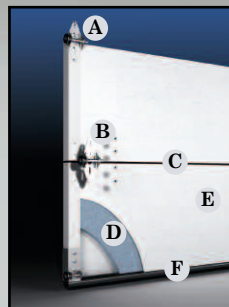

White Sandtone* Almond* Brown

*Sandtone only available in 21" & 24", Almond only available in 19.5" & 21"

Panel Styles

Raised Short Panel
Models 50 & 51

Flush Panel
Models 70 & 71

Construction

- A. Finish Painted Coat
- B. Primer Coat
- C. Galvanized Layer
- D. Steel

- A. Nylon rollers provide quiet operation and long lasting durability.
- B. Heavy duty galvanized 14 gauge hardware
- C. Weather tight section joints
- D. 1-3/8" expanded polystyrene insulation provides an R-value of 6.0 (model 51 & 71)
- E. Durable 24 gauge steel
- F. Bottom weatherstrip follows contours of your garage floor to seal out weather.